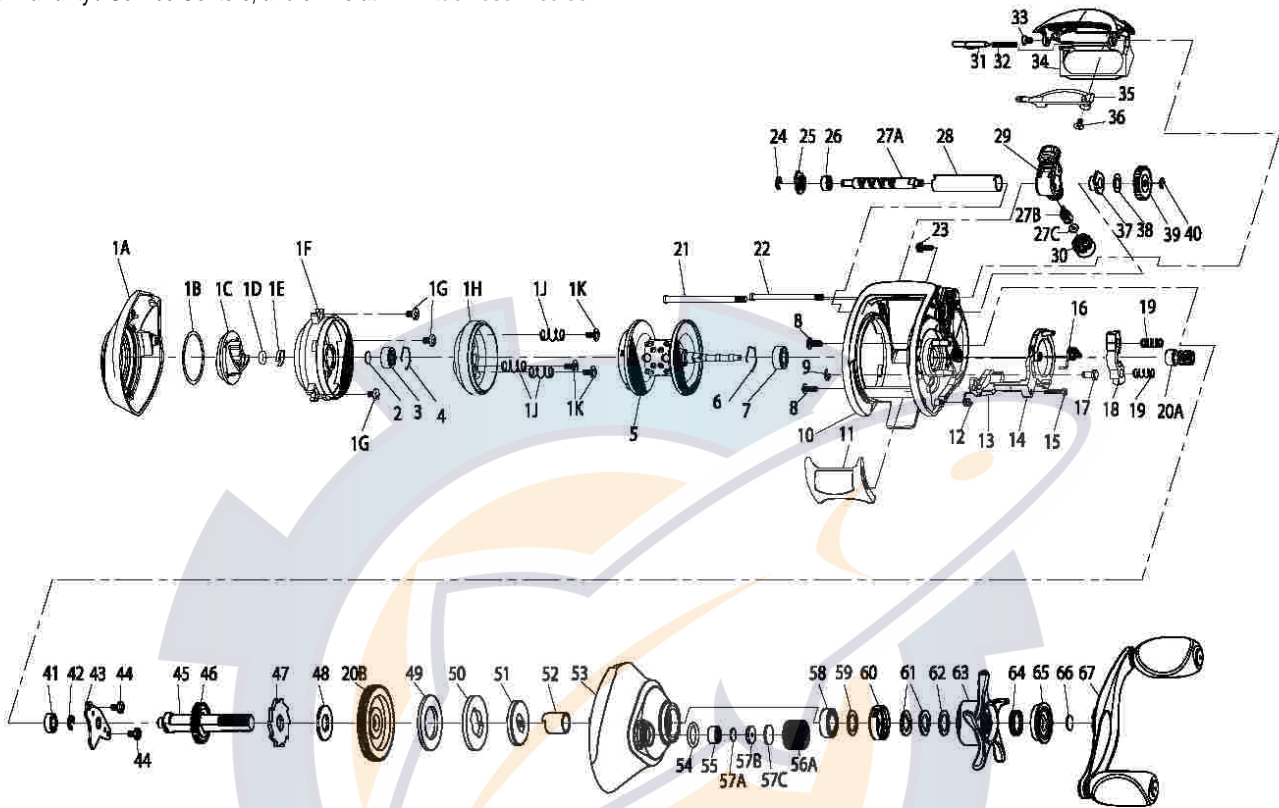

## ORDERING PARTS

Refer to the parts list and diagram for your model. Locate the part you need and identify the key number for the part you wish to order for your model. Always state the model number, part number, part description and quantity on your orders. Parts may be ordered direct from the Factory Service Department (1-800-588-9030), Authorized Warranty / Service Centers, and online at [www.tackleservice.com](http://www.tackleservice.com).